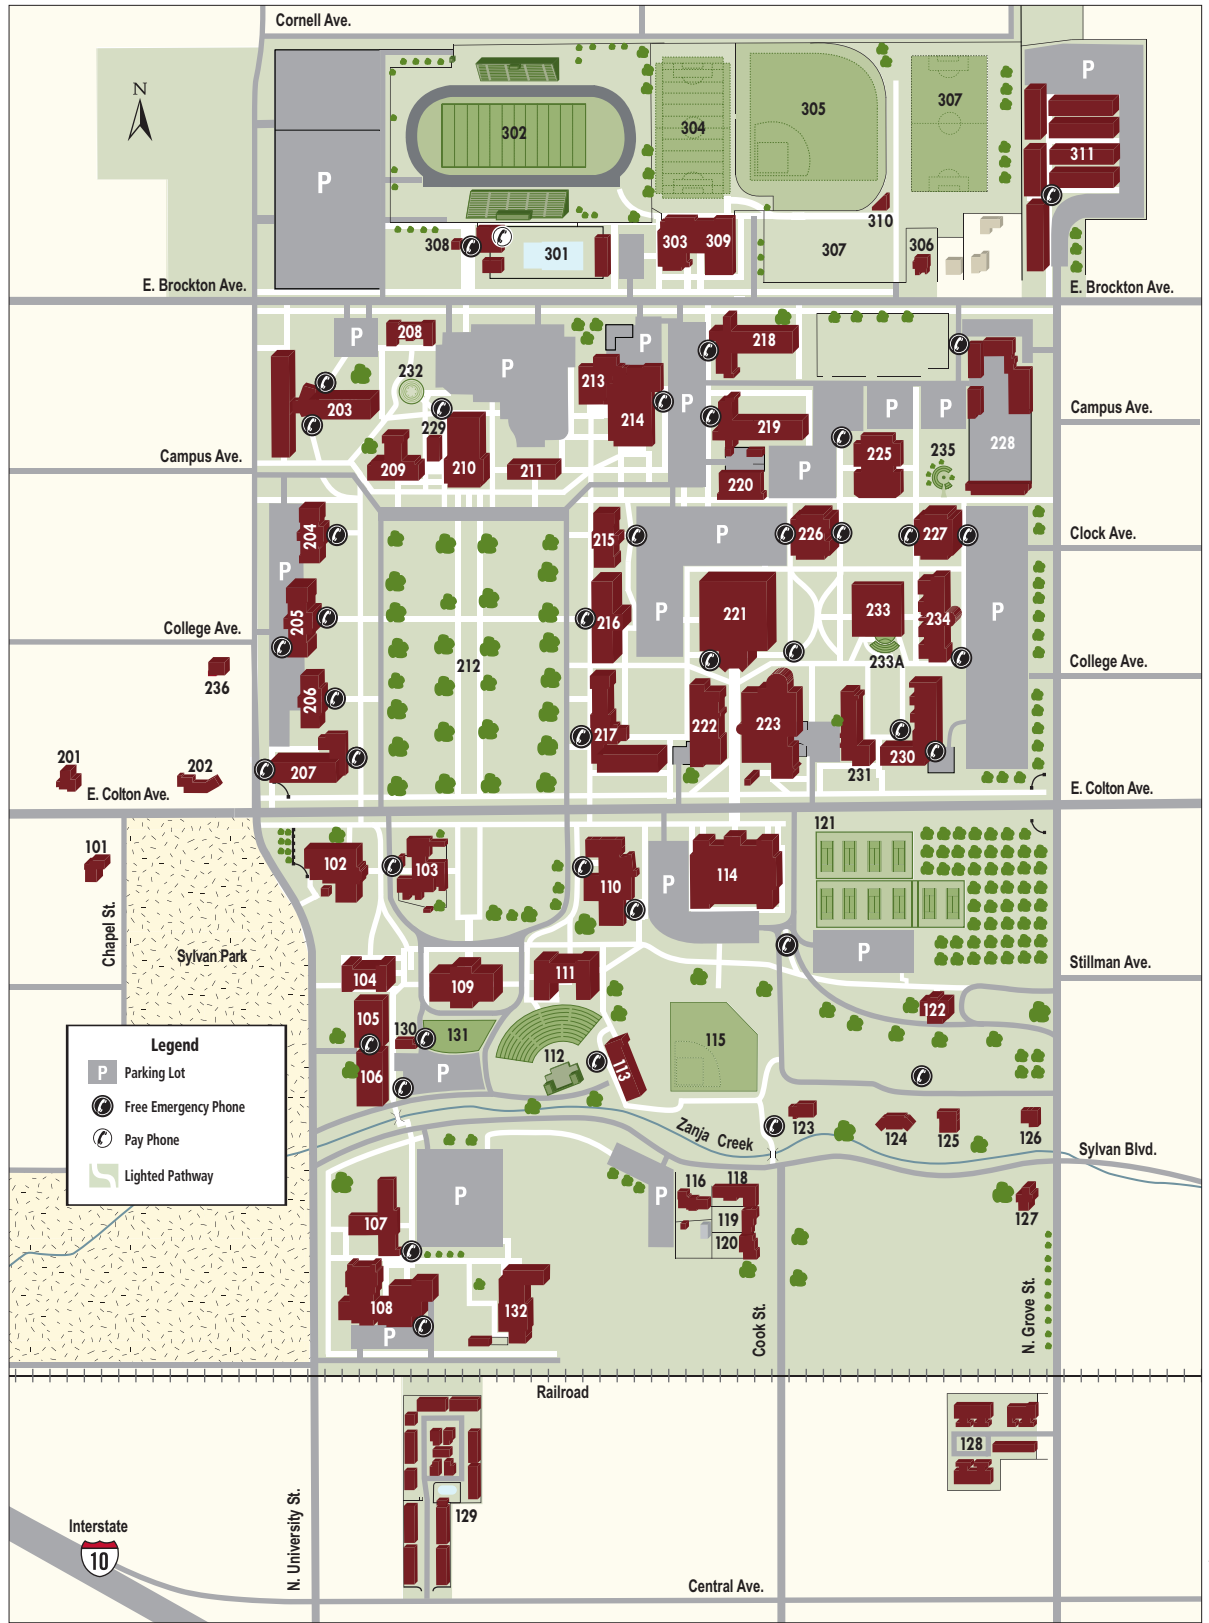

Campus Map

NUMERICAL LISTING

Alpha Xi Omicron (Billings House) ...	101
Larsen Hall	102
Gallery	103
Duke Hall	104
Hornby Hall (School of Business).....	105
Hentschke Hall	106
Truesdail Speech Center	107
Theatre Arts Building.....	108
Administration Building	109
Willis Center.....	110
Hall of Letters.....	111
Greek Theatre.....	112
Gannett Center	113
Currier Gymnasium	114
Bulldog Softball Stadium.....	115
Delta Kappa Psi House	116
Sylvan Triplex (FIE, WRW, Phi Mu Alpha)	118
Alpha Sigma Pi House	119
Beta Lambda House	120
Verdieck Tennis Courts	121
Alumni House.....	122
Pi Chi House.....	123
Alpha Gamma Nu House	124
Kappa Sigma Sigma House	125
Chi Sigma Chi House.....	126
Alpha Theta Phi House.....	127
Grove Apartments.....	128
Central Avenue Apartments	129
Art Studio	130
LaFourcade Community Garden.....	131
Ann Peppers Hall.....	132
RYG (Harrison House).....	201
Chi Rho Psi (Merit House)	202
Anderson Hall	203
Fairmont Hall	204
Grossmont Hall	205
Bekins Hall	206
Bekins-Holt Hall	207
Student Health Center	208
Watchorn Hall	209
Memorial Chapel.....	210
Fine Arts	211
Quad	212
Casa Loma Room	213
University Hall (School of Education).....	214
Melrose Hall.....	215
Cortner Hall.....	216
California-Founders Hall.....	217
North Hall	218
Merriam Hall	219
Energy Center	220
Armocost Library	221
Hunsaker University Center	222-223
Orton Center	225
Williams Hall	226
East Hall.....	227
Facilities Management	228
Chapel Annex.....	229
Hedco Hall.....	230
Gregory Hall.....	231
Labyrinth.....	232
Lewis Hall.....	233
Brown Amphitheater.....	233A
Appleton Hall	234
Fire Ring	235
Haven House	236
Thompson Aquatic Center	301
Ted Runner Stadium	302
Field House	303
"R" Field	304
Baseball Stadium	305
Sigma Kappa Alpha House	306
Farquhar Fields.....	307
Ticket Booth	308
Fitness Center	309
Farquhar Utility Building	310
Brocton Apartments	311