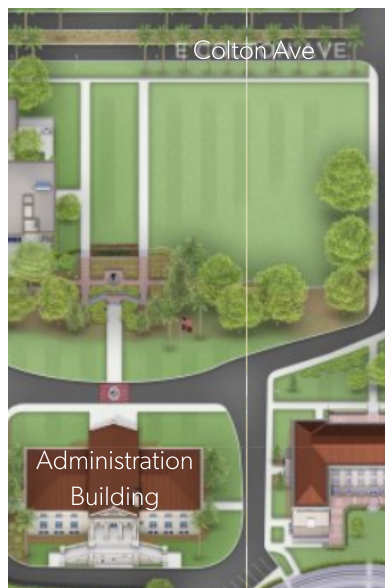

About the Venue

ADMINISTRATION LAWN

Located off of Colton Avenue

The Administration Lawn boasts magnificent views of the Quad, Memorial Chapel, and mountains in the distance. Highlighted by the historic Redlands shrub overlooked by the Administration building, this is an ideal location for receptions, galas, banquets, company picnics and more.

Features

- Iconic Redlands Shrub
- Scenic views
- Indoor restrooms in adjacent building
- Wi-Fi enabled

Capacity

- 10,440 Sq ft
- Banquet 928 (full lawn)
- Banquet 576 (West lawn)
- Banquet 352 (East lawn)